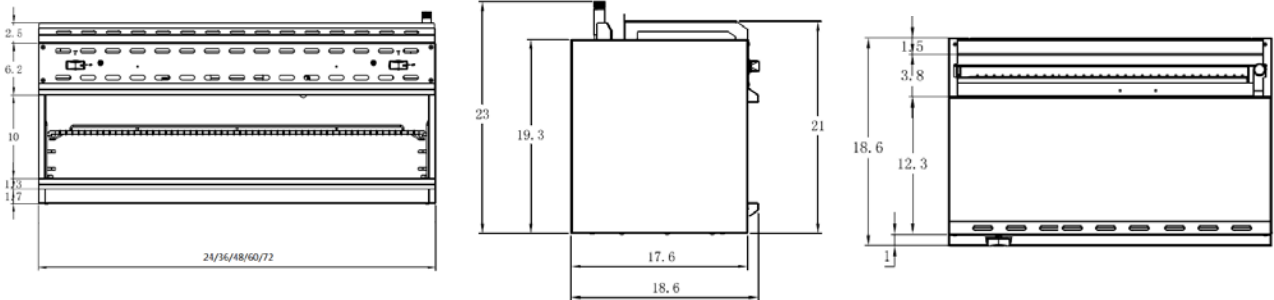

Plan View

Model	Description	Dimension	Total BTU/HR	Qty of burners	G/W(LB)
CHME-24	Gas cheese melter	24x19x23	20,000(NG)	1	130
CHME-36	Gas cheese melter	36x19x23	30,000(NG)	1	190
CHME-48	Gas cheese melter	48x19x23	40,000(NG)	2	250
CHME-60	Gas cheese melter	60x19x23	50,000(NG)	2	290
CHME-72	Gas cheese melter	72x19x23	60,000(NG)	2	350